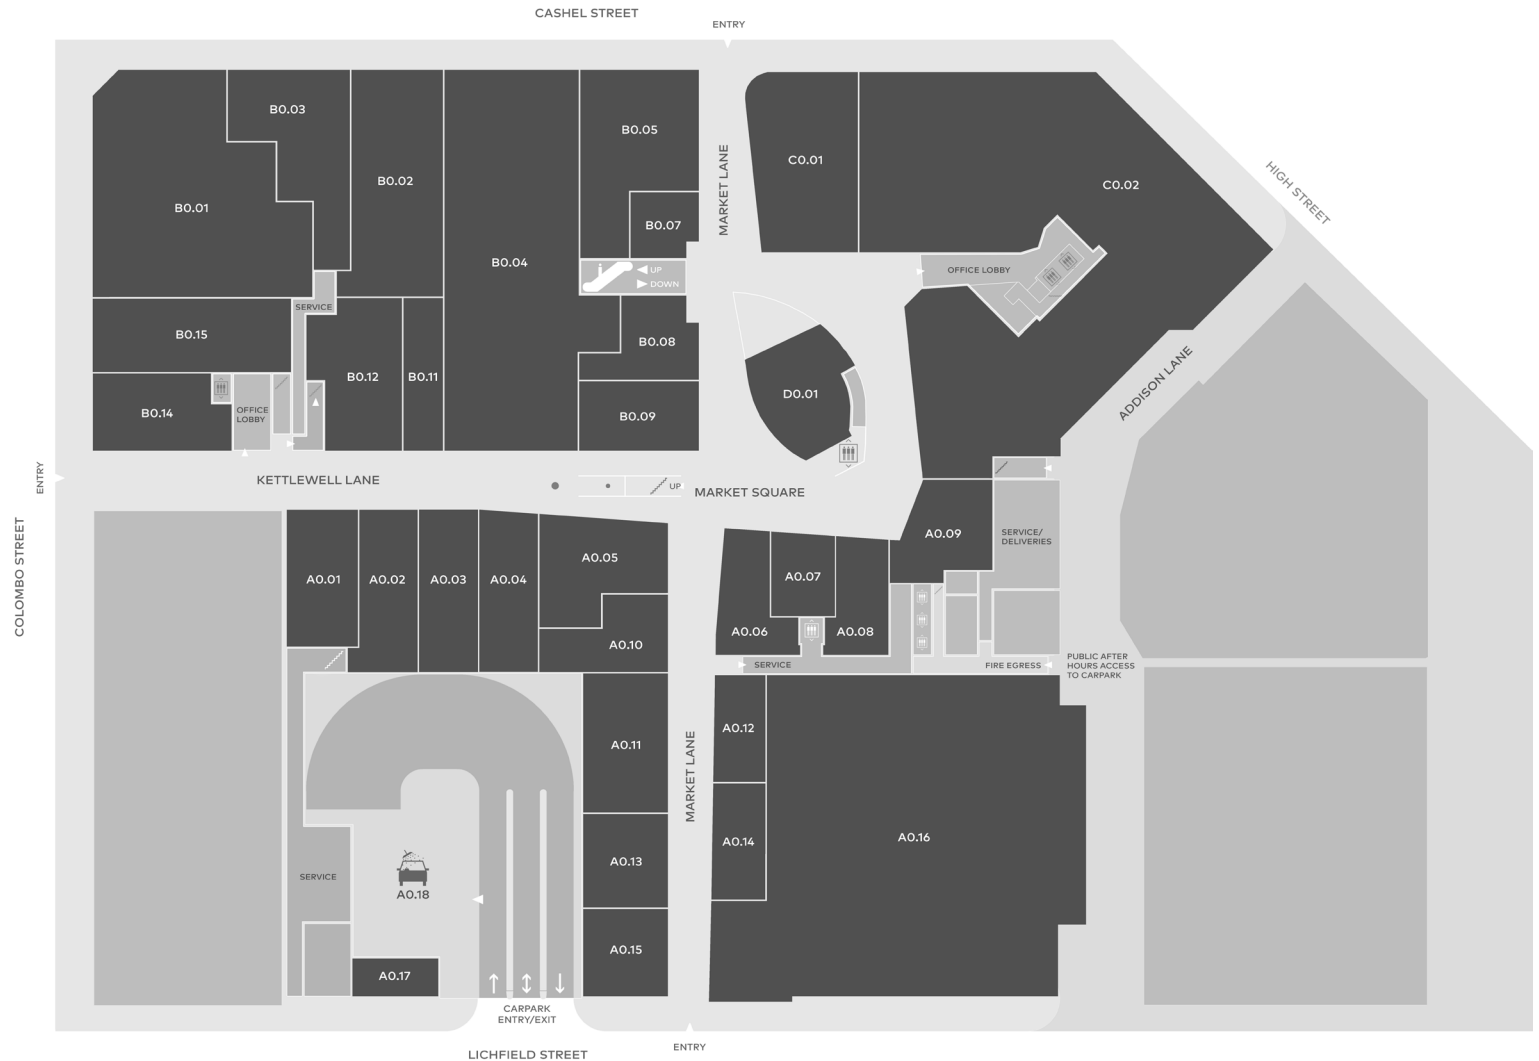

Ground Floor

Andrea Biani	B0.09
ASB	B0.02
Barkers Groom Room	B0.14
Black and White Coffee House	A0.17
Country Road	B0.04
Espresso Carwash	A0.18
Flight Centre	A0.15
FreshChoice City Market	A0.16
H&M	C0.02
Health 2000	A0.13
IVYBLU	B0.11
Lil' Ruby	A0.16
Madisons off Broadway	B0.08
NYX Professional Makeup	A0.07
OPSM	A0.11
ProfessioNAIL	A0.10
Rodd & Gunn	B0.03
Ruby	A0.06
Seed Heritage	B0.01
StirlingWomen	A0.05
Sunglass Hut	B0.07
The Gift Shop	A0.12
Trenery	B0.05
Witchery	C0.01
Workshop	B0.15
	A0.01
	A0.02
	A0.03
	A0.04
	A0.08
	A0.09
	A0.14
	B0.12
	DO.01

Level 1

Barkers	B1.14
Bourbon Rose Florist	A1.04
Cookai	A1.01a
H&M	C1.01
Piki Poke	A1.01d
	A1.01b
	A1.01c
	A1.02
	A1.03
	B1.01
	B1.03
	B1.04
	B1.05
	B1.06
	B1.07
	B1.08
	B1.09
	B1.10
	B1.11
	B1.12
	B1.13
	D1.01