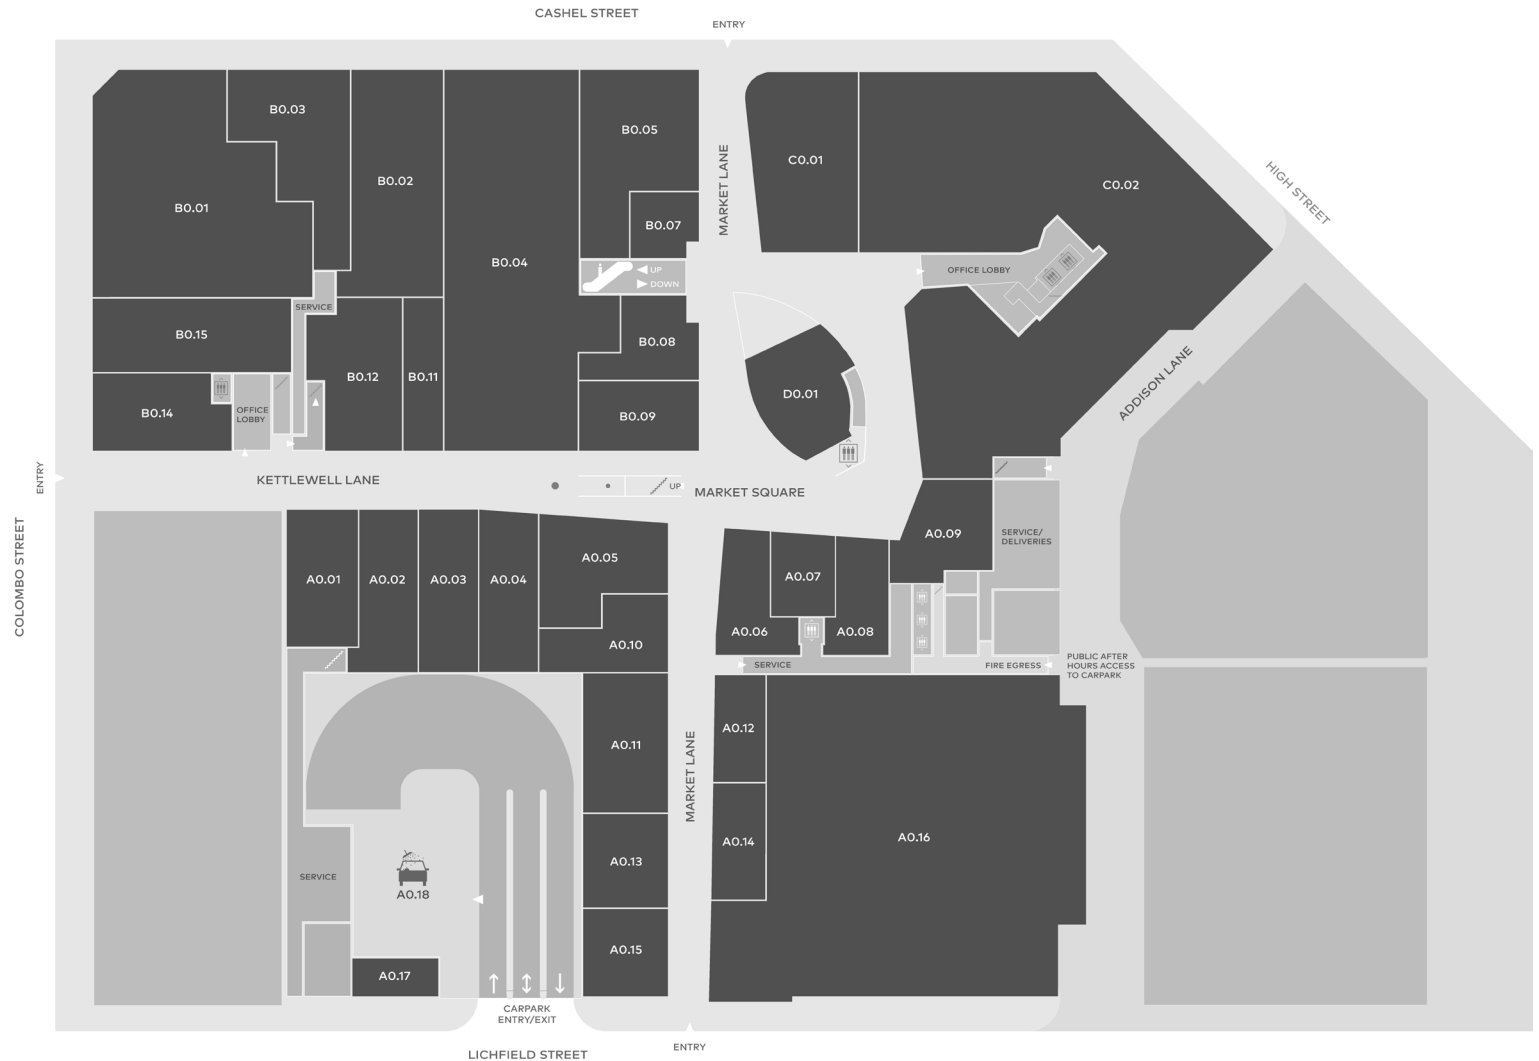

# Ground Floor

Andrea Biani	B0.09
ASB	B0.02
Barkers Groom Room	B0.14
Black and White Coffee House	A0.17
Country Road	B0.04
Dfusion	A0.08
Espresso Carwash	A0.18
Flight Centre	A0.15
FreshChoice City Market	A0.16
H&M	C0.02
Health 2000	A0.13
IVYBLU	B0.11
Lil' Ruby	A0.16
Madisons off Broadway	B0.08
NYX Professional Makeup	A0.07
OPSM	A0.11
ProfessioNAIL	A0.10
Rodd & Gunn	B0.03
Ruby	A0.06
Seed Heritage	B0.01
StirlingWomen	A0.05
Sunglass Hut	B0.07
The Gift Shop	A0.12
Trenery	B0.05
Witchery	C0.01
Workshop	B0.15
	A0.01
	A0.02
	A0.03
	A0.04
	A0.09
	A0.14
	B0.12
	D0.01

# Level 1

Barkers	B1.14
Bourbon Rose Florist	A1.04
Cookai	A1.01a
H&M	C1.01
Piki Poke	A1.01d
	A1.01b
	A1.01c
	A1.02
	A1.03
	B1.01
	B1.03
	B1.04
	B1.05
	B1.06
	B1.07
	B1.08
	B1.09
	B1.10
	B1.11
	B1.12
	B1.13
	D1.01