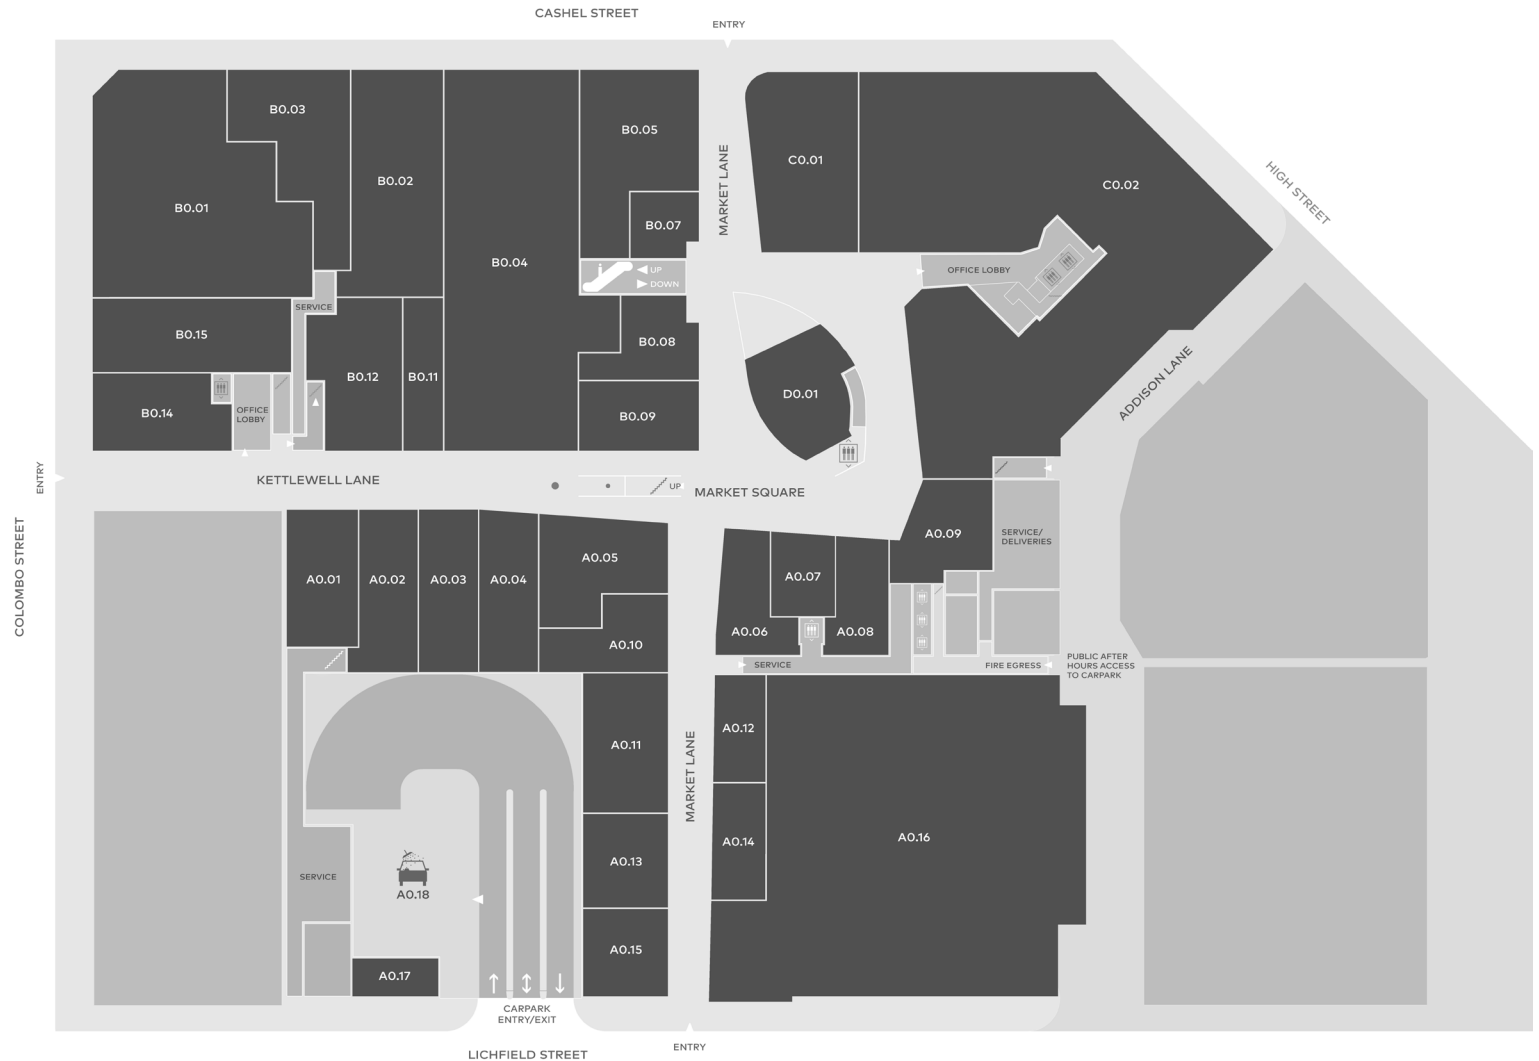

Ground Floor

Andrea Biani	B0.09
ASB	B0.02
Barkers Groom Room	B0.14
Black and White Coffee House	A0.17
Country Road	B0.04
Dfusion	A0.08
Espresso Carwash	A0.18
Flight Centre	A0.15
FreshChoice City Market	A0.16
H&M	C0.02
Health 2000	A0.13
IVYBLU	B0.11
Lil' Ruby	A0.16
Madisons off Broadway	B0.08
NYX Professional Makeup	A0.07
OPSM	A0.11
ProfessioNAIL	A0.10
Rodd & Gunn	B0.03
Ruby	A0.06
Seed Heritage	B0.01
StirlingWomen	A0.05
Sunglass Hut	B0.07
The Gift Shop	A0.12
Trenerly	B0.05
Witchery	C0.01
Workshop	B0.15
	A0.01
	A0.02
	A0.03
	A0.04
	A0.09
	A0.14
	B0.12
	D0.01

Level 1

Barkers	B1.14
Bourbon Rose Florist	A1.04
Cookai	A1.01a
H&M	C1.01
Piki Poke	A1.01d
	A1.01b
	A1.01c
	A1.02
	A1.03
	B1.01
	B1.03
	B1.04
	B1.05
	B1.06
	B1.07
	B1.08
	B1.09
	B1.10
	B1.11
	B1.12
	B1.13
	D1.01