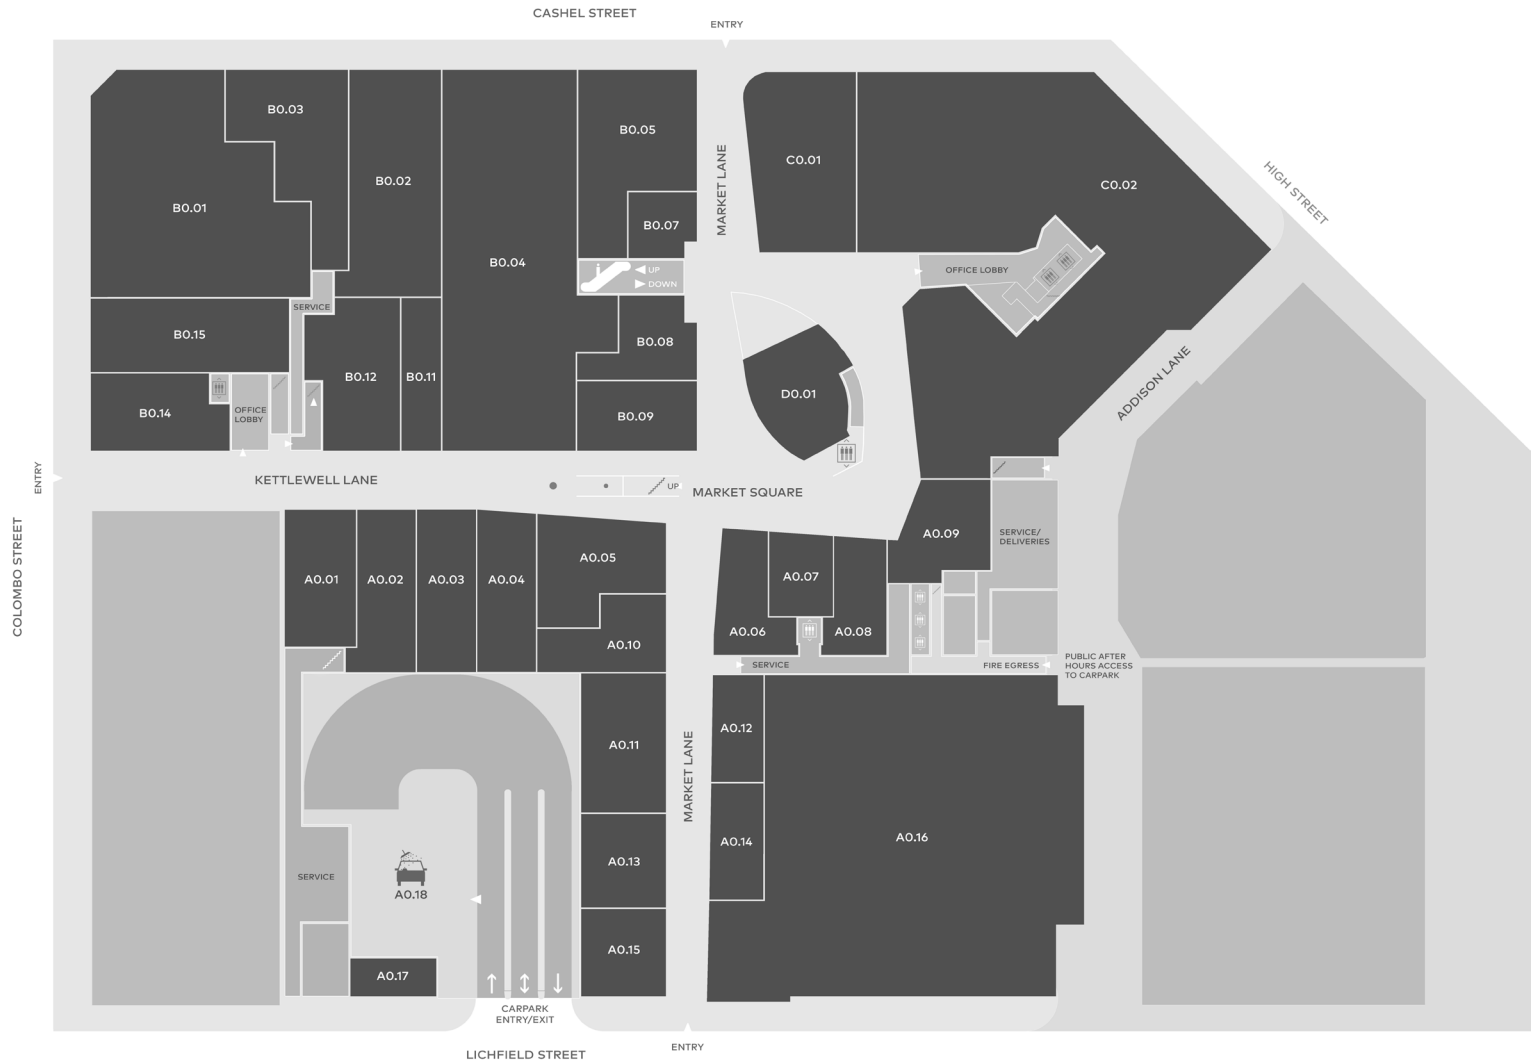

# Ground Floor

Andrea Biani	B0.09
ASB	B0.02
Barkers Groom Room	B0.14
Black and White Coffee House	A0.17
Country Road	B0.04
Dfusion	A0.08
Espresso Carwash	A0.18
Flight Centre	A0.15
FreshChoice City Market	A0.16
H&M	C0.02
Health 2000	A0.13
Ivy Blu	B0.11
Lil' Ruby	A0.16
NYX Professional Makeup	A0.07
OPSM	A0.11
ProfessioNAIL	A0.10
Rodd & Gunn	B0.03
Ruby	A0.06
Seed Heritage	B0.01
StirlingWomen	A0.05
Sunglass Hut	B0.07
The Gift Shop	A0.12
Trenerly	B0.05
Witchery	C0.01
Workshop	B0.15
	A0.01
	A0.02
	A0.03
	A0.04
	A0.09
	A0.14
	B0.08
	B0.12
	B0.12
	D0.01

# Level 1

Barkers	B1.14
Bourbon Rose Florist	A1.04
Cookai	A1.01a
H&M	C1.01
Piki Poke	A1.01d
	A1.01b
	A1.01c
	A1.02
	A1.03
	B1.01
	B1.03
	B1.04
	B1.05
	B1.06
	B1.07
	B1.08
	B1.09
	B1.10
	B1.11
	B1.12
	B1.13
	D1.01