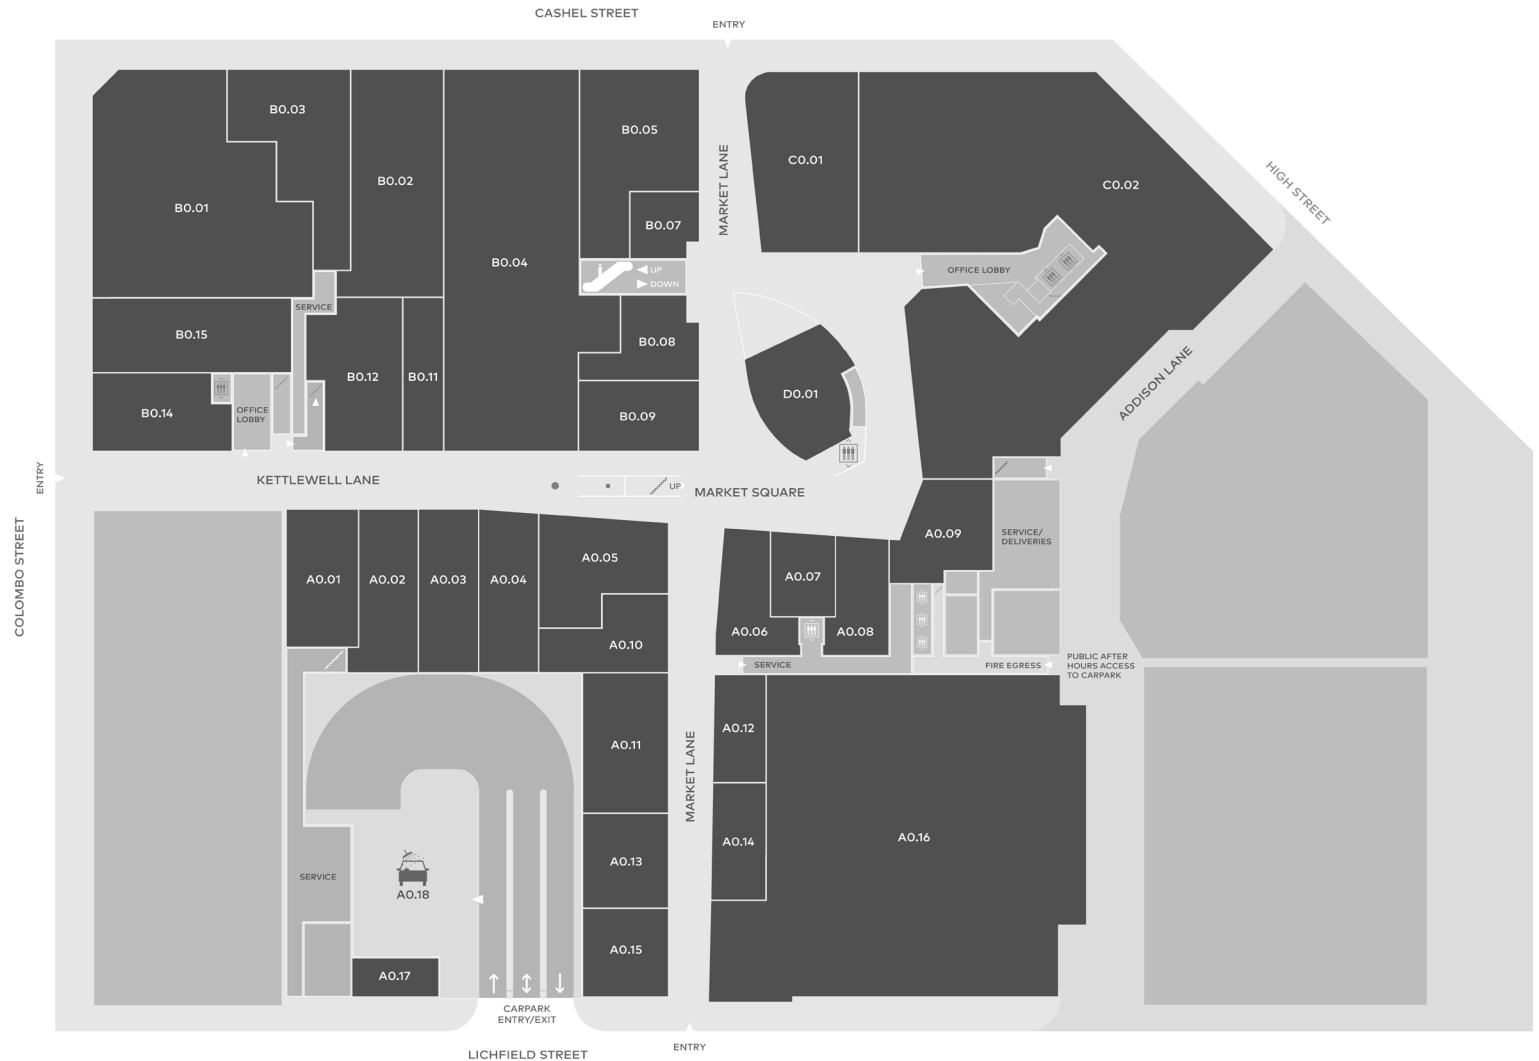

Ground Floor

Andrea Biani	B0.09
ASB	B0.02
Barkers Groom Room	B0.14
Black and White Coffee House	A0.17
Country Road	B0.04
Dfusion	A0.08
Espresso Carwash	A0.18
Flight Centre	A0.15
FreshChoice City Market	A0.16
H&M	C0.02
Health 2000	A0.13
Ivy Blu	B0.11
Lil' Ruby	A0.16
NYX Professional Makeup	A0.07
OPSM	A0.11
ProfessioNAIL	A0.10
Rodd & Gunn	B0.03
Ruby	A0.06
Seed Heritage	B0.01
StirlingWomen	A0.05
Sunglass Hut	B0.07
The Gift Shop	A0.12
Trenerly	B0.05
Witchery	C0.01
Workshop	B0.15
	A0.01
	A0.02
	A0.03
	A0.04
	A0.09
	A0.14
	B0.08
	B0.12
	B0.12
	D0.01

Level 1

Barkers	B1.14
Bourbon Rose Florist	A1.04
Cookai	A1.01a
H&M	C1.01
Piki Poke	A1.01d
	A1.01b
	A1.01c
	A1.02
	A1.03
	B1.01
	B1.03
	B1.04
	B1.05
	B1.06
	B1.07
	B1.08
	B1.09
	B1.10
	B1.11
	B1.12
	B1.13
	D1.01