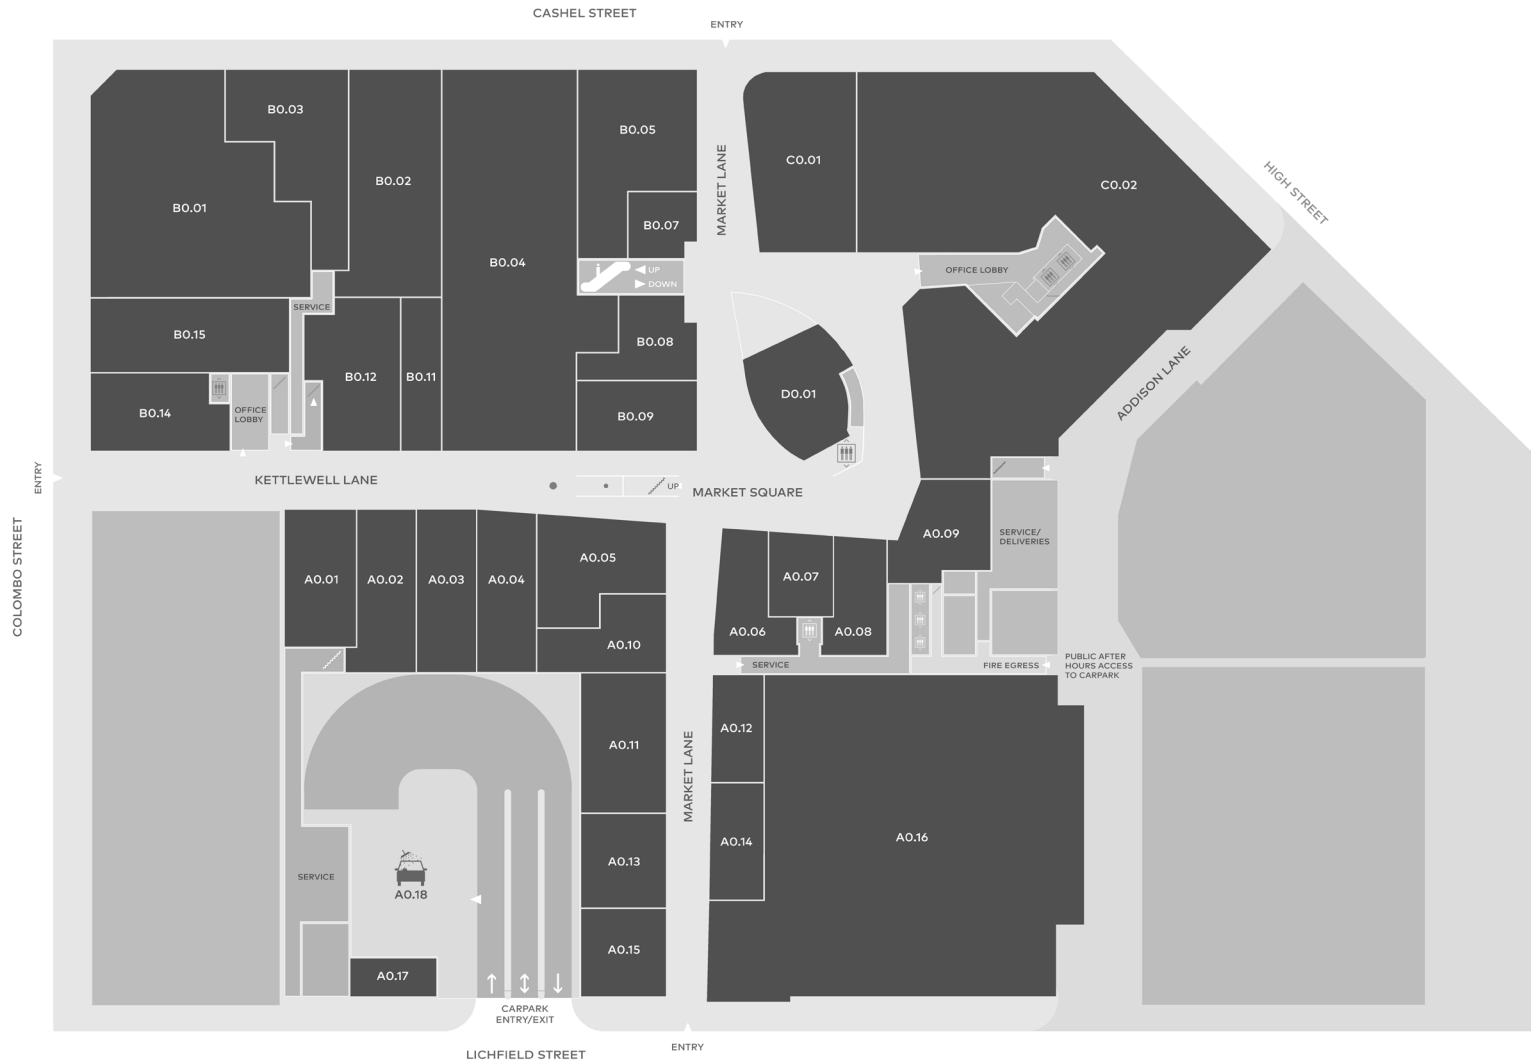

Ground Floor

Andrea Biani	B0.09
ASB	B0.02
Barkers Groom Room	B0.14
Black and White Coffee House	A0.17
Country Road	B0.04
Dfusion	A0.08
Espresso Carwash	A0.18
Flight Centre	A0.15
FreshChoice City Market	A0.16
H&M	C0.02
Health 2000	A0.13
Ivy Blu	B0.11
Lil' Ruby	A0.16
NYX Professional Makeup	A0.07
OPSM	A0.11
ProfessioNAIL	A0.10
Rodd & Gunn	B0.03
Ruby	A0.06
Seed Heritage	B0.01
StirlingWomen	A0.05
Sunglass Hut	B0.07
The Gift Shop	A0.12
Trenerly	B0.05
Witchery	C0.01
Workshop	B0.15
	A0.01
	A0.02
	A0.03
	A0.04
	A0.09
	A0.14
	B0.08
	B0.12
	B0.12
	D0.01

Level 1

Barkers	B1.14
Bourbon Rose Florist	A1.04
H&M	C1.01
	A1.01a
	A1.01b
	A1.01c
	A1.01d
	A1.02
	A1.03
	B1.01
	B1.03
	B1.04
	B1.05
	B1.06
	B1.07
	B1.08
	B1.09
	B1.10
	B1.11
	B1.12
	B1.13
	D1.01