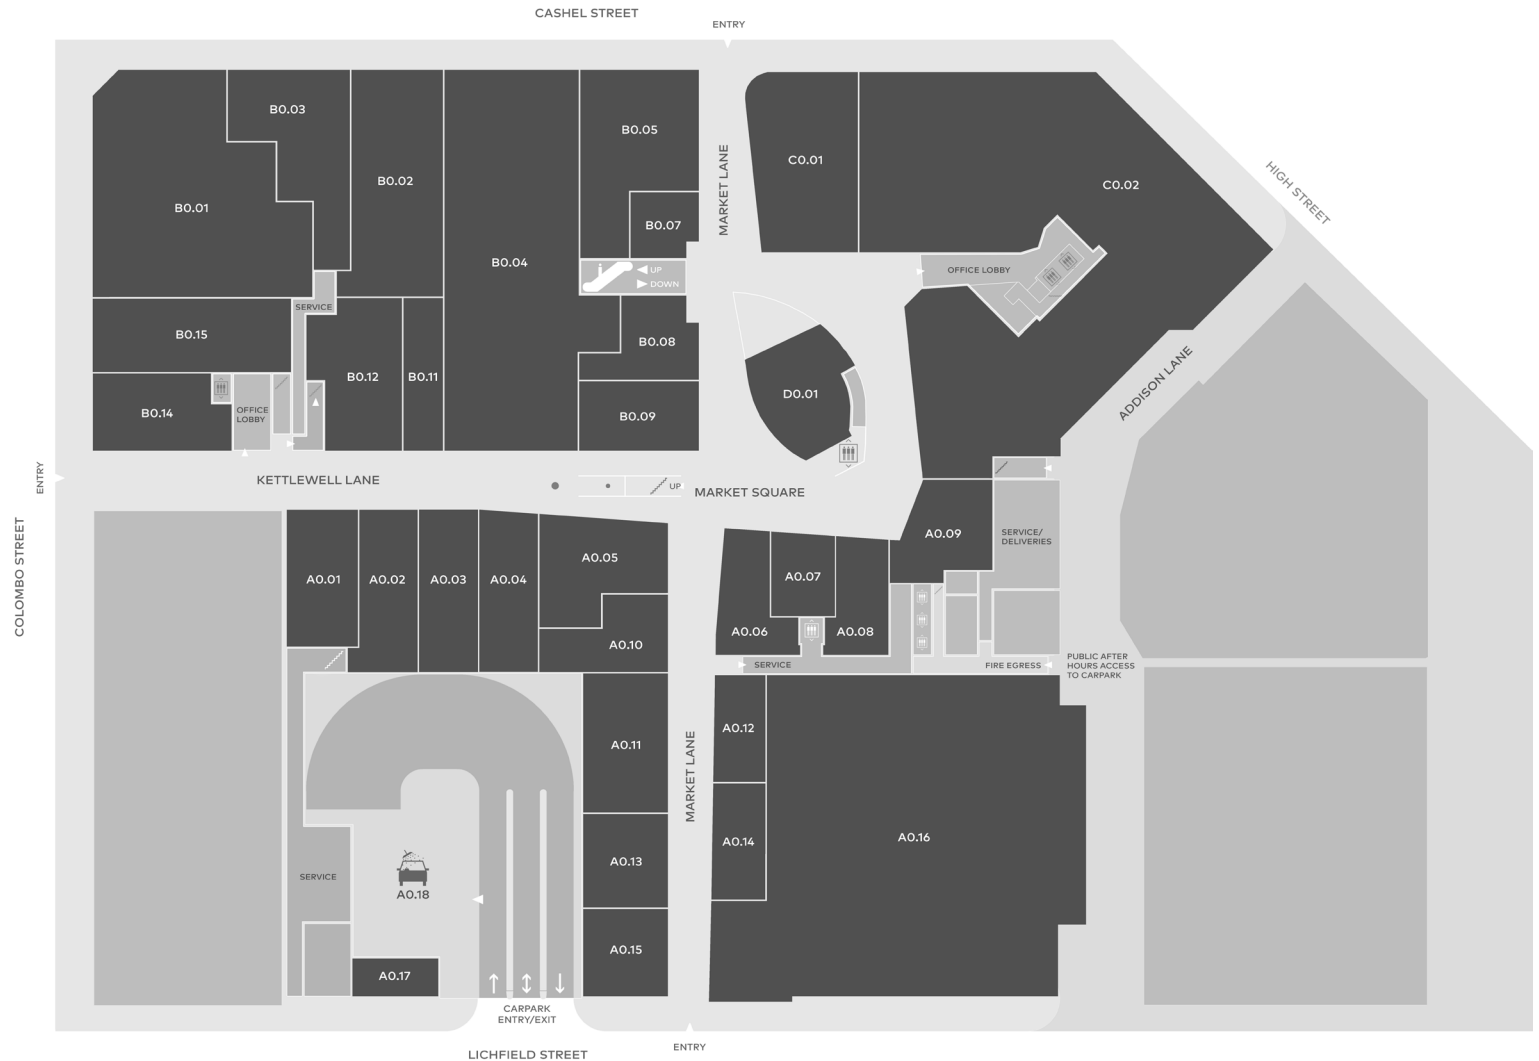

Ground Floor

Andrea Biani	B0.09
ASB	B0.02
Barkers Groom Room	B0.14
Black and White Coffee House	A0.17
Country Road	B0.04
Dfusion	A0.08
Espresso Carwash	A0.18
Flight Centre	A0.15
FreshChoice City Market	A0.16
H&M	C0.02
Health 2000	A0.13
Ivy Blu	B0.11
Lil' Ruby	A0.16
NYX Professional Makeup	A0.07
OPSM	A0.11
ProfessioNAIL	A0.10
Rodd & Gunn	B0.03
Ruby	A0.06
Seed Heritage	B0.01
StirlingWomen	A0.05
Sunglass Hut	B0.07
The Gift Shop	A0.12
Trenerly	B0.05
Witchery	C0.01
Workshop	B0.15
	A0.01
	A0.02
	A0.03
	A0.04
	A0.09
	A0.14
	B0.08
	B0.12
	B0.12
	D0.01

Level 1

Barkers	B1.14
Bourbon Rose Florist	A1.04
H&M	C1.01
Piki Poke	A1.02
	A1.01a
	A1.01b
	A1.01c
	A1.01d
	A1.03
	B1.01
	B1.03
	B1.04
	B1.05
	B1.06
	B1.07
	B1.08
	B1.09
	B1.10
	B1.11
	B1.12
	B1.13
	D1.01