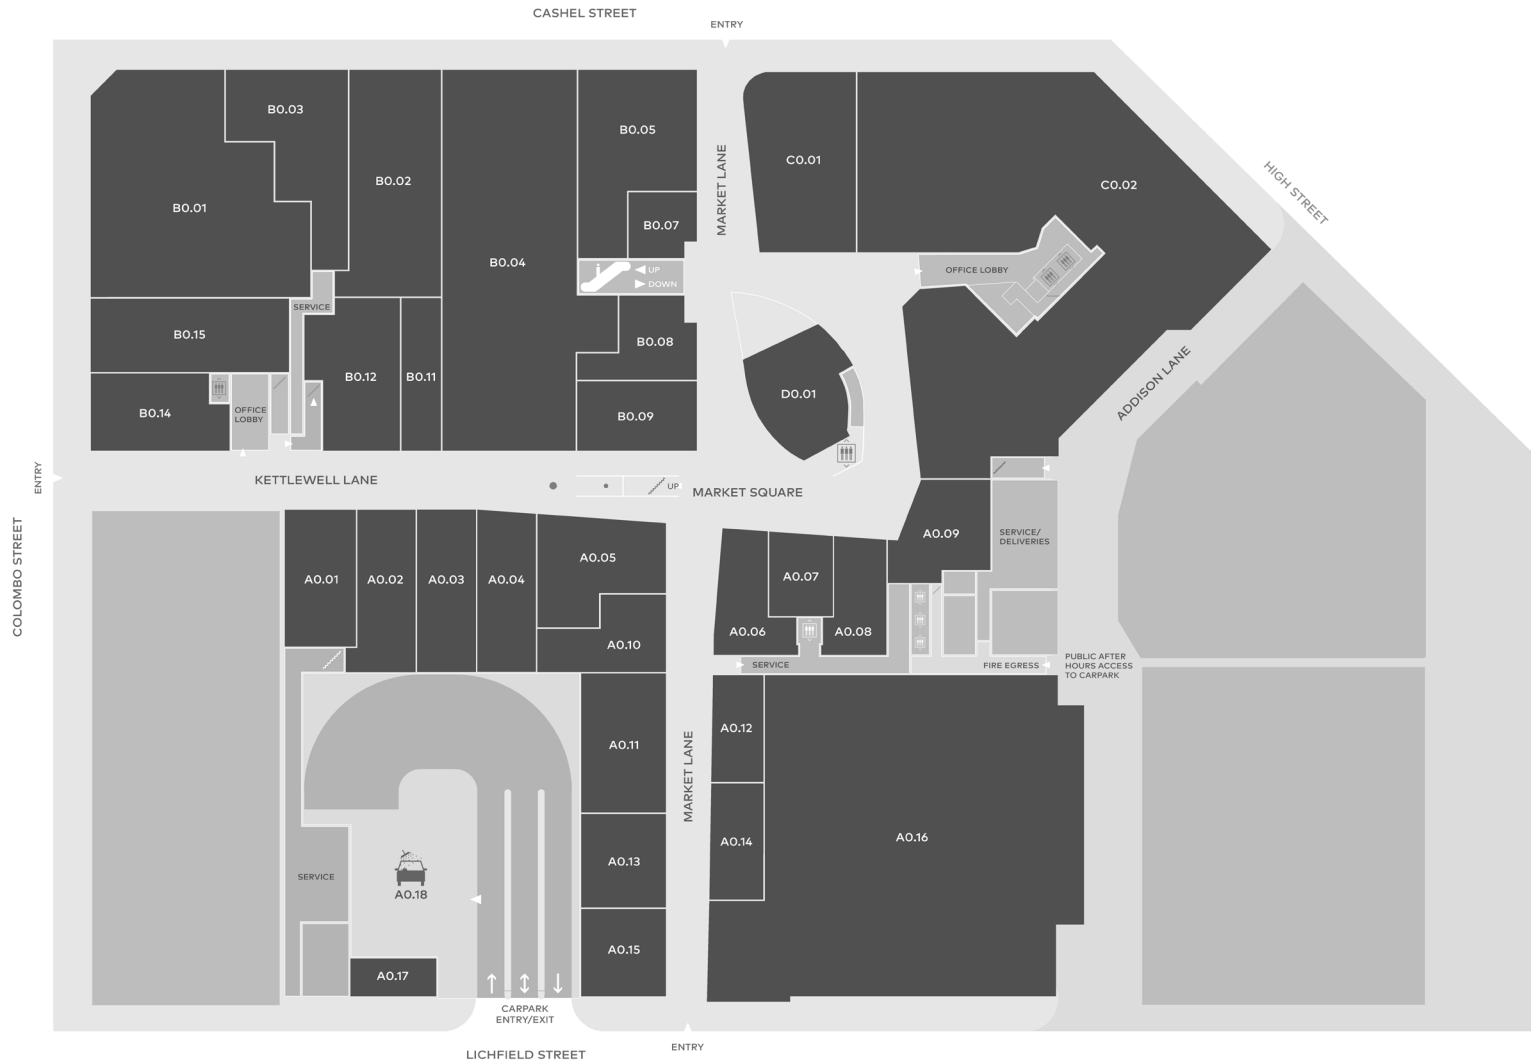

Ground Floor

Andrea Biani	B0.09
ASB	B0.02
Barkers Groom Room	B0.14
Black and White Coffee House	A0.17
Country Road	B0.04
Dfusion	A0.08
Espresso Carwash	A0.18
Flight Centre	A0.15
FreshChoice City Market	A0.16
H&M	C0.02
Health 2000	A0.13
Ivy Blu	B0.11
Lil' Ruby	A0.16
NYX Professional Makeup	A0.07
OPSM	A0.11
ProfessioNAIL	A0.10
Rodd & Gunn	B0.03
Ruby	A0.06
Seed Heritage	B0.01
StirlingWomen	A0.05
Sunglass Hut	B0.07
The Gift Shop	A0.12
Trenerly	B0.05
Witchery	C0.01
Workshop	B0.15
	A0.01
	A0.02
	A0.03
	A0.04
	A0.09
	A0.14
	B0.08
	B0.12
	D0.01

Level 1

Barkers	B1.14
Bourbon Rose Florist	A1.04
H&M	C1.01
	A1.01a
	A1.01b
	A1.01c
	A1.01d
	A1.02
	A1.03
	B1.01
	B1.03
	B1.04
	B1.05
	B1.06
	B1.07
	B1.08
	B1.09
	B1.10
	B1.11
	B1.12
	B1.13
	D1.01