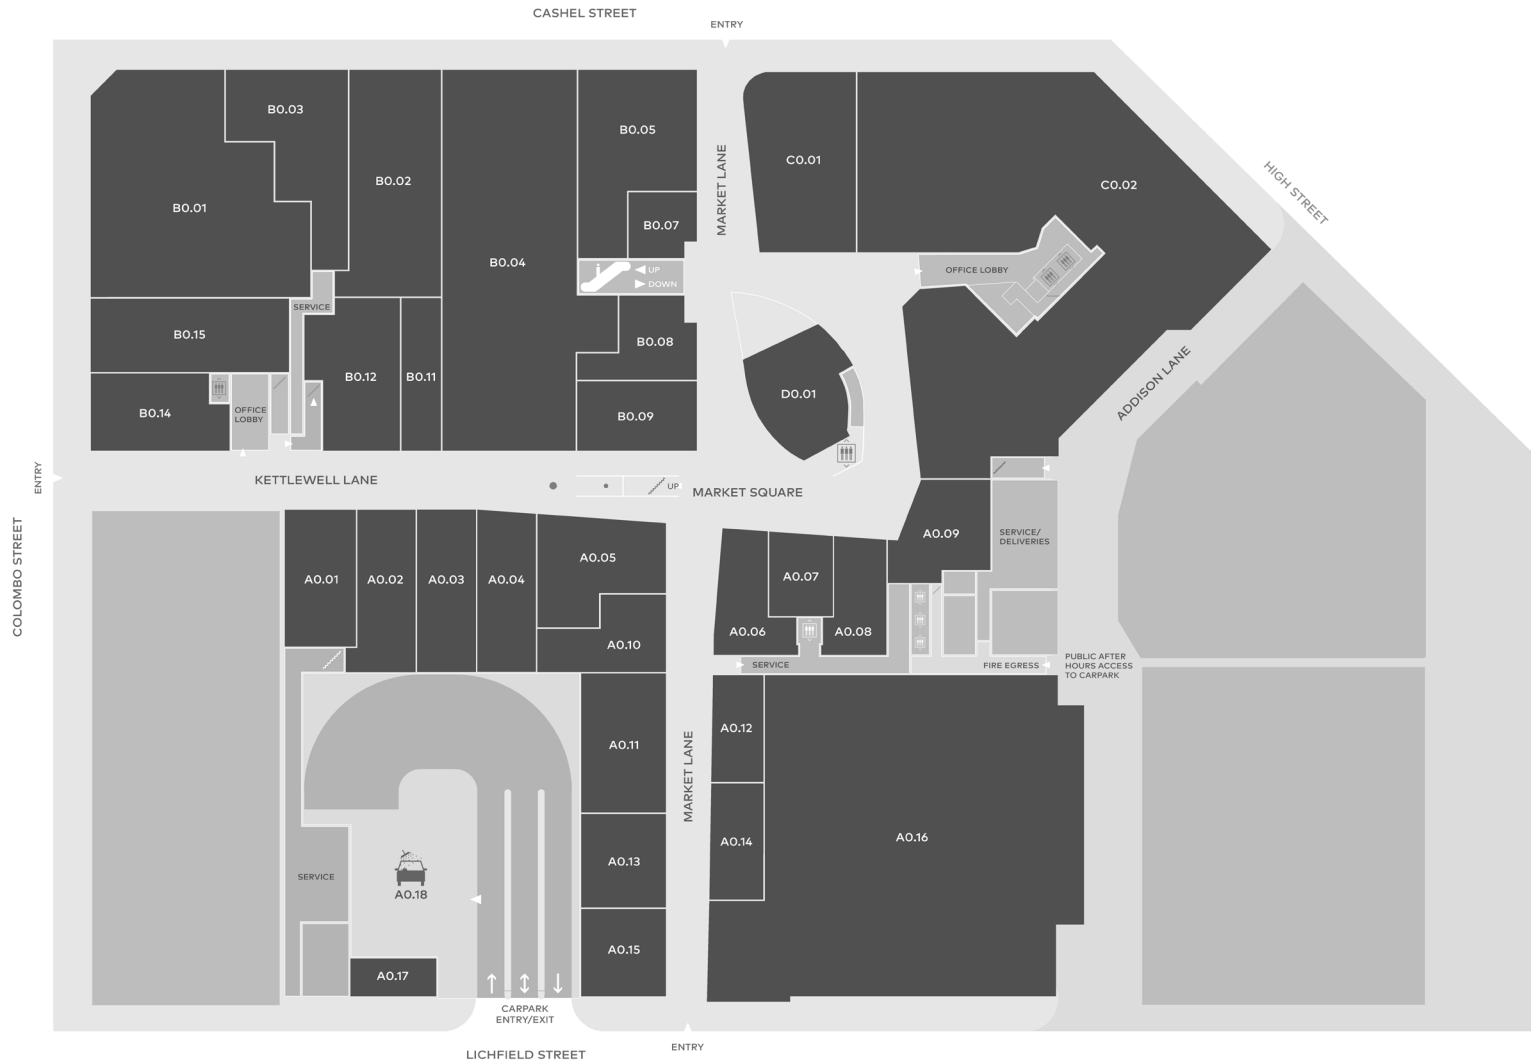

# Ground Floor

Andrea Biani	B0.09
Andrea Moore	B0.08
Barkers Groom Room	B0.14
Black and White Coffee House	A0.17
Country Road	B0.04
Dfusion	A0.08
Espresso Carwash	A0.18
Flight Centre	A0.15
FreshChoice City Market	A0.16
H&M	C0.02
Ivy Blu	B0.11
Lil' Ruby	A0.16
NYX Professional Makeup	A0.07
OPSM	A0.11
Rodd & Gunn	B0.03
Ruby	A0.06
Seed Heritage	B0.01
StirlingWomen	A0.05
Sunglass Hut	B0.07
Trenery	B0.05
Witchery	C0.01
Workshop	B0.15
	A0.01
	A0.02
	A0.03
	A0.04
	A0.09
	A0.10
	A0.12
	A0.13
	A0.14
	B0.02
	B0.12
	DO.01

# Level 1

Barkers	B1.14
Bourbon Rose Florist	A1.04
H&M	C1.01
	A1.01a
	A1.01b
	A1.01c
	A1.01d
	A1.02
	A1.03
	B1.01
	B1.03
	B1.04
	B1.05
	B1.06
	B1.07
	B1.08
	B1.09
	B1.10
	B1.11
	B1.12
	B1.13
	D1.01