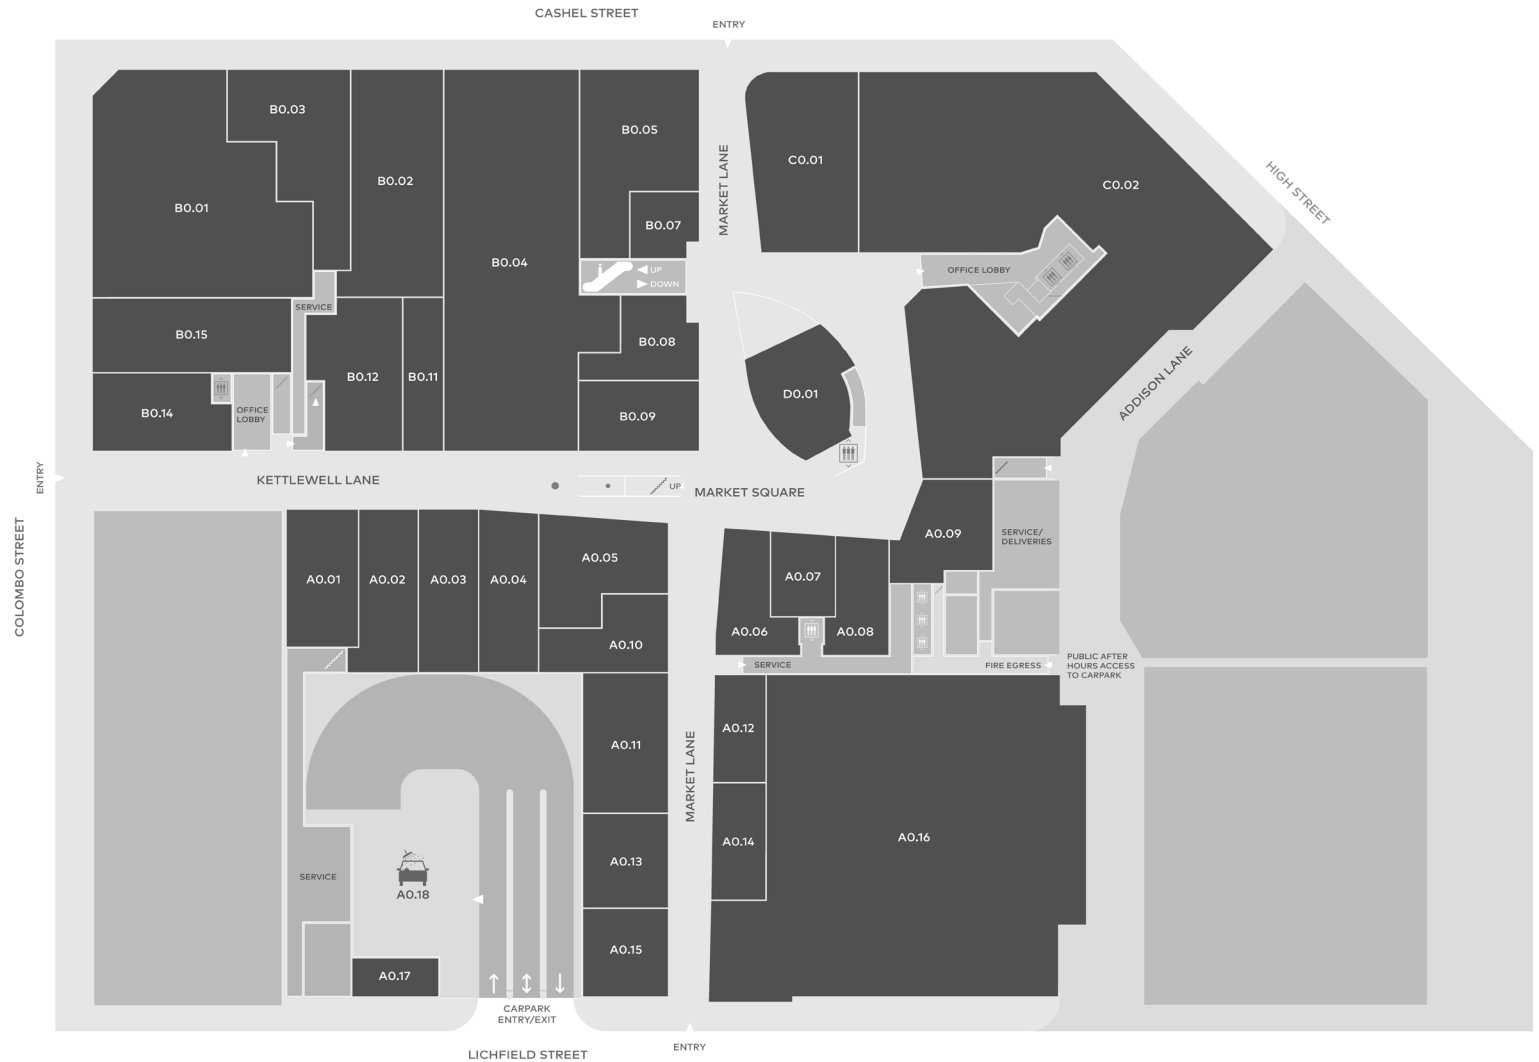

# Ground Floor

Andrea Biani	B0.09
Andrea Moore	B0.08
Black and White Coffee House	A0.17
Country Road	B0.04
Espresso Carwash	A0.18
Flight Centre	A0.15
FreshChoice City Market	A0.16
H&M	C0.02
Ivy Blu	B0.11
NYX Professional Makeup	A0.07
OPSM	A0.11
Rodd & Gunn	B0.03
Ruby	A0.06
Seed Heritage	B0.01
StirlingWomen	A0.05
Sunglass Hut	B0.07
Trenerly	B0.05
Witchery	C0.01
Workshop	B0.15
	A0.01
	A0.02
	A0.03
	A0.04
	A0.08
	A0.09
	A0.10
	A0.12
	A0.13
	A0.14
	B0.02
	B0.12
	B0.14
	D0.01

# Level 1

Barkers	B1.14
Bourbon Rose Florist	A1.04
H&M	C1.01
	A1.01a
	A1.01b
	A1.01c
	A1.01d
	A1.02
	A1.03
	B1.01
	B1.03
	B1.04
	B1.05
	B1.06
	B1.07
	B1.08
	B1.09
	B1.10
	B1.11
	B1.12
	B1.13
	D1.01