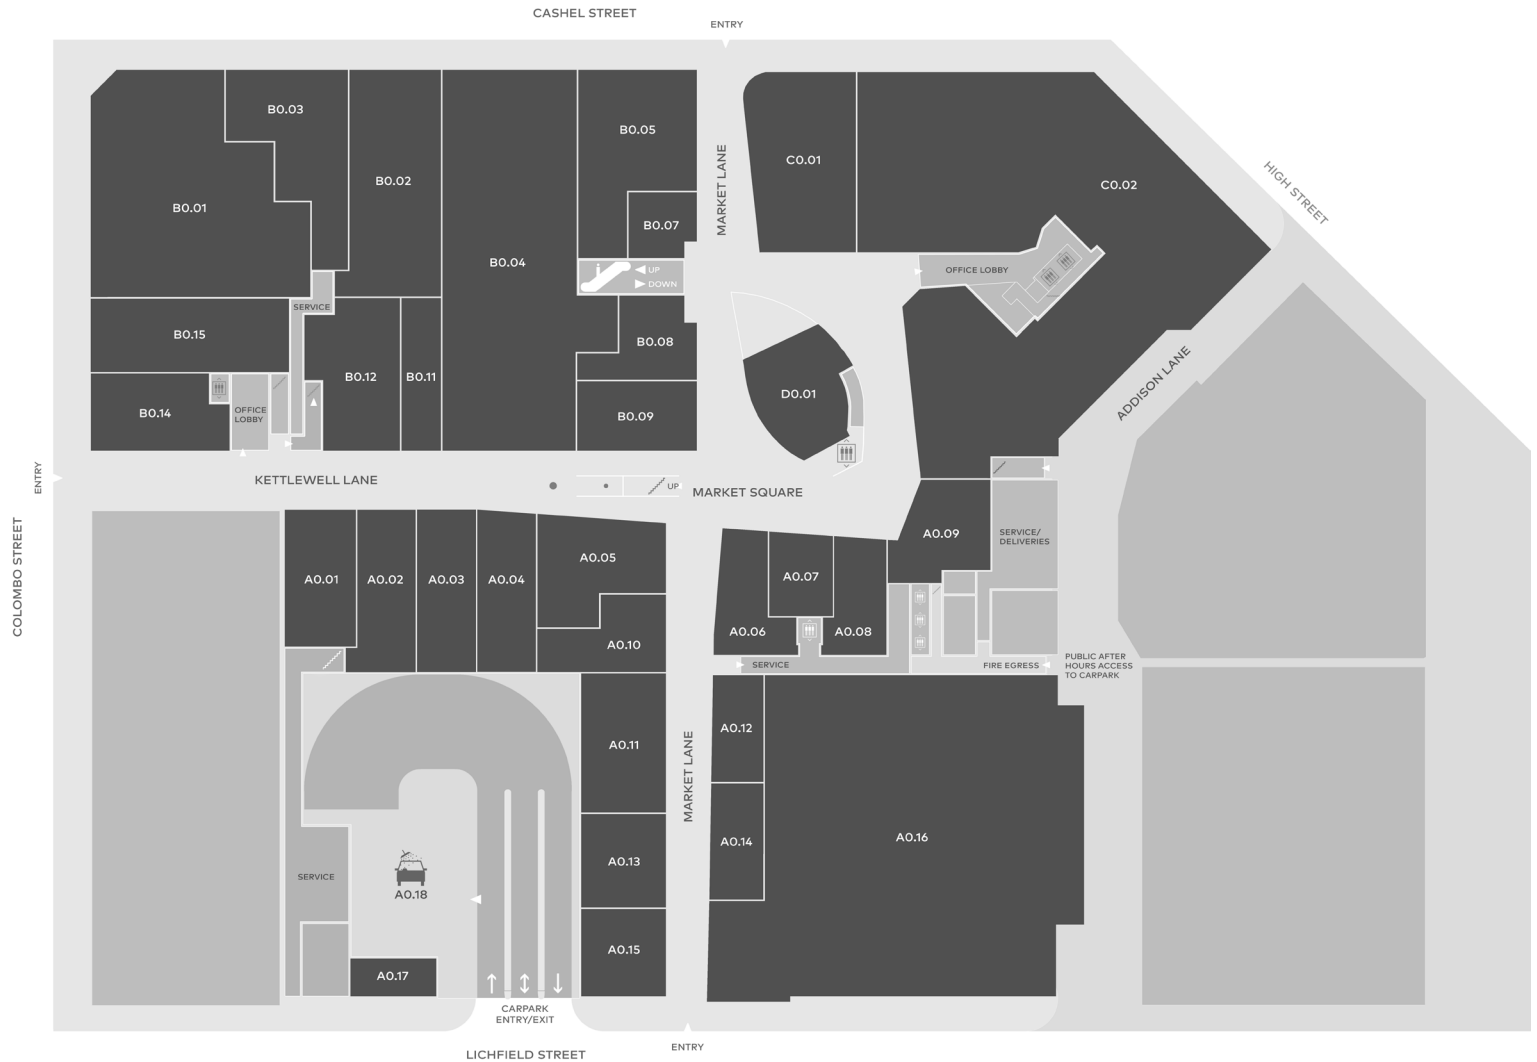

# Ground Floor

Andrea Biani	B0.09
Andrea Moore	B0.08
Black and White Coffee House	A0.17
Country Road	B0.04
Espresso Carwash	A0.18
Flight Centre	A0.15
FreshChoice City Market	A0.16
H&M	C0.02
NYX Professional Makeup	A0.07
OPSM	A0.11
Rodd & Gunn	B0.03
Ruby	A0.06
Seed Heritage	B0.01
StirlingWomen	A0.05
Sunglass Hut	B0.07
Trenerly	B0.05
Witchery	C0.01
Workshop	B0.15
	A0.01
	A0.02
	A0.03
	A0.04
	A0.08
	A0.09
	A0.10
	A0.12
	A0.13
	A0.14
	B0.02
	B0.11
	B0.12
	B0.14
	D0.01

# Level 1

Barkers	B1.14
Bourbon Rose Florist	A1.04
H&M	C1.01
	A1.01a
	A1.01b
	A1.01c
	A1.01d
	A1.02
	A1.03
	B1.01
	B1.03
	B1.04
	B1.05
	B1.06
	B1.07
	B1.08
	B1.09
	B1.10
	B1.11
	B1.12
	B1.13
	D1.01